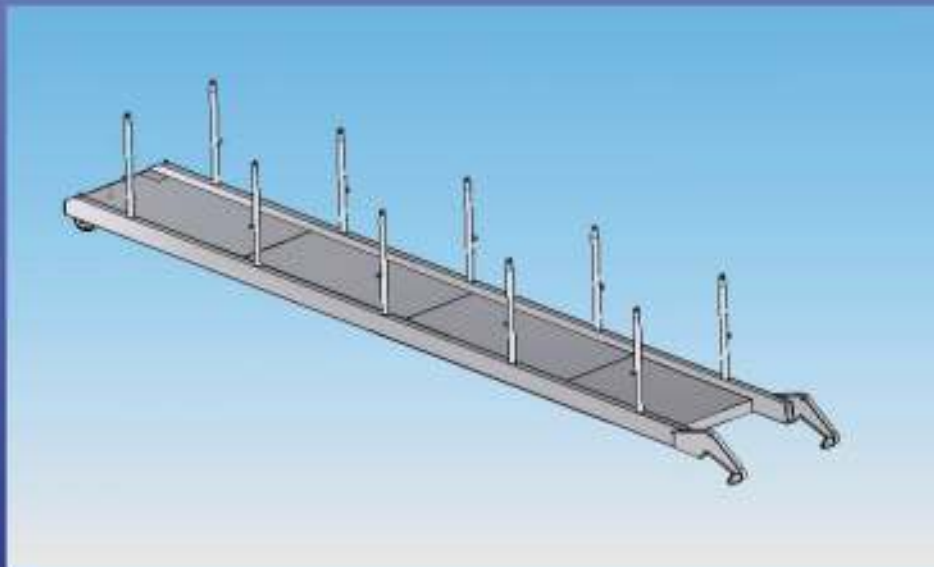

Gangways

Accommodation ladder fully made of aluminum according to standard **ISO 7061:1993**.

Detachable Candlesticks with tube of $\varnothing 35$ mm
Nylon Wheels or Roller (optional)
Antislip Sheet Platform
Stringers profile 170x50 mm
Tack Hitch with 15 mm sheet
It is delivered fully completed

Standard Dimensions

Lenght	6 m	5 m	4,5 m	4 m
--------	-----	-----	-------	-----

Useful Width 0,60 m

Fully made of marine aluminum according to standard ISO 7061:1993

We produce to order on every required dimension, permanent stock.